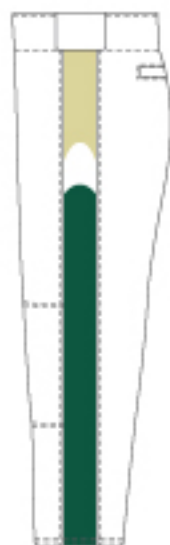

BASEBALL

COLOR A COLOR B COLOR C