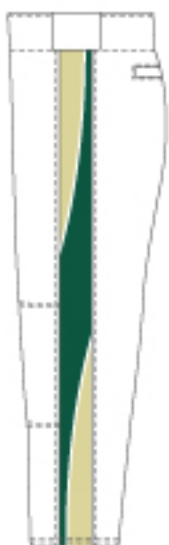

BASEBALL

COLOR A COLOR B COLOR C