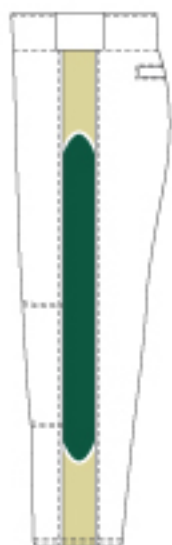

BASEBALL

COLOR A COLOR B COLOR C