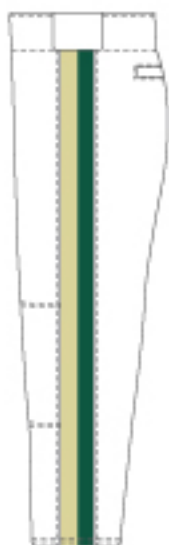

BASEBALL

COLOR A COLOR B COLOR C