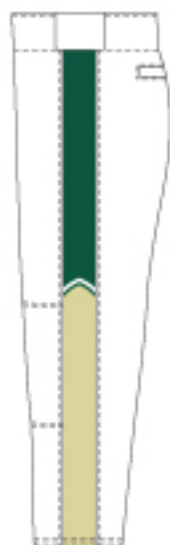

BASEBALL

COLOR A COLOR B COLOR C