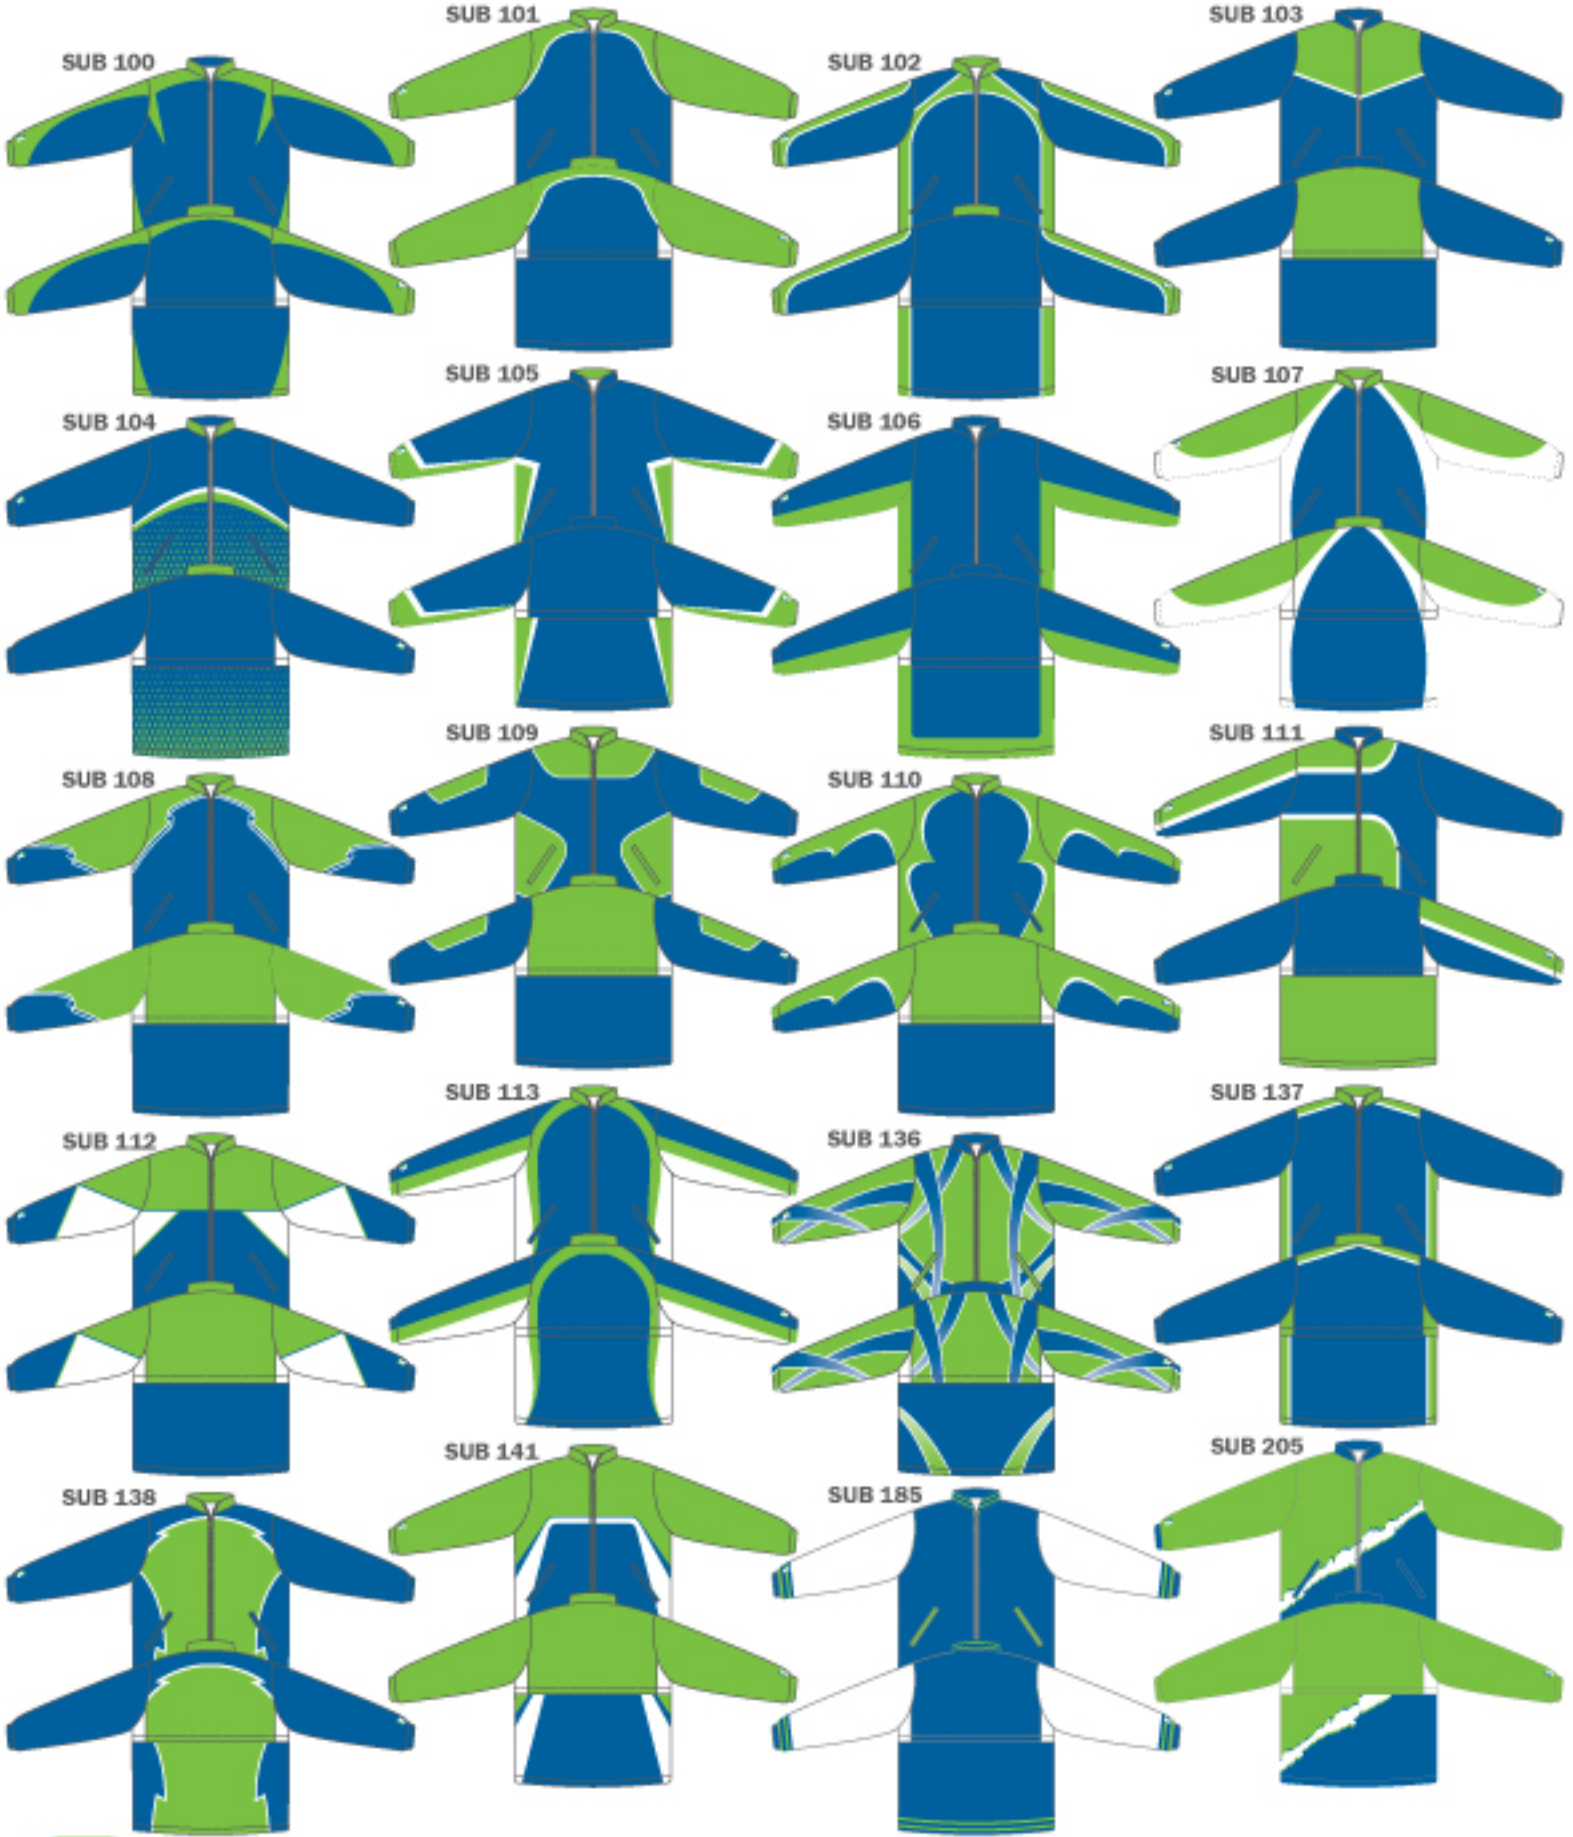

Add your custom logos, names, & numbers.

6 piece minimum order with 1 piece fill-ins.

BASEBALL

COLOR A COLOR B COLOR C

SUB 114

SUB 115

SUB 116

SUB 117